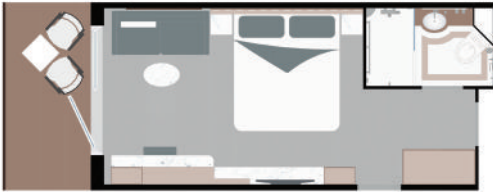

# Cabin Layouts – *Sylvia Earle*

**Aurora Stateroom Triple**  
Cabin 22.7m<sup>2</sup> porthole and en suite.

**Aurora Stateroom Superior**  
Cabin 19.9m<sup>2</sup> french balcony  
and en suite.

**Balcony Stateroom**  
Cabin and balcony combined size 20.9m<sup>2</sup>–24.2m<sup>2</sup>  
private balcony and en suite. For cabin sizes of  
category A, B and C please contact us.

**Balcony Stateroom Superior**  
Cabin and balcony combined size 29.2m<sup>2</sup> – 35.2m<sup>2</sup>  
private balcony and en suite.

**Junior Suite**  
Cabin and balcony combined size 41.6m<sup>2</sup>  
private balcony, en suite and lounge.

**Captain's Suite**  
Cabin and balcony combined size 43.1m<sup>2</sup> private  
balcony, en suite and lounge.

For more information on the *Sylvia Earle*  
visit [auroraexpeditions.com.au/the-sylvia-earle](http://auroraexpeditions.com.au/the-sylvia-earle)