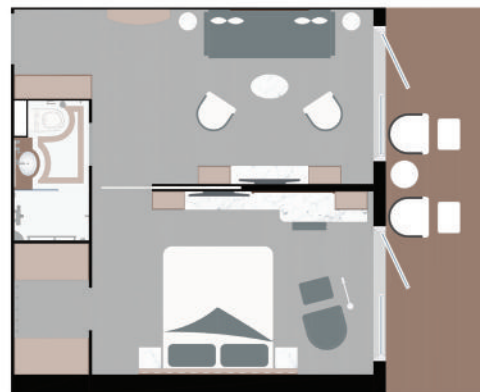

# Cabin Layouts – *Sylvia Earle*

**Aurora Stateroom Triple**  
Cabin 22.7m<sup>2</sup> porthole and en suite.

**Aurora Stateroom Superior**  
Cabin 19.9m<sup>2</sup> french balcony  
and en suite.

**Balcony Stateroom**  
Cabin and balcony combined size 20.9m<sup>2</sup>–24.2m<sup>2</sup>  
private balcony and en suite. For cabin sizes of  
category A, B and C please contact us.

**Balcony Stateroom Superior**  
Cabin and balcony combined size 29.2m<sup>2</sup> – 35.2m<sup>2</sup>  
private balcony and en suite.

**Junior Suite**  
Cabin and balcony combined size 41.6m<sup>2</sup>  
private balcony, en suite and lounge.

**Captain's Suite**  
Cabin and balcony combined size 43.1m<sup>2</sup> private  
balcony, en suite and lounge.

For more information on the *Sylvia Earle*  
visit [auroraexpeditions.com.au/the-sylvia-earle](http://auroraexpeditions.com.au/the-sylvia-earle)